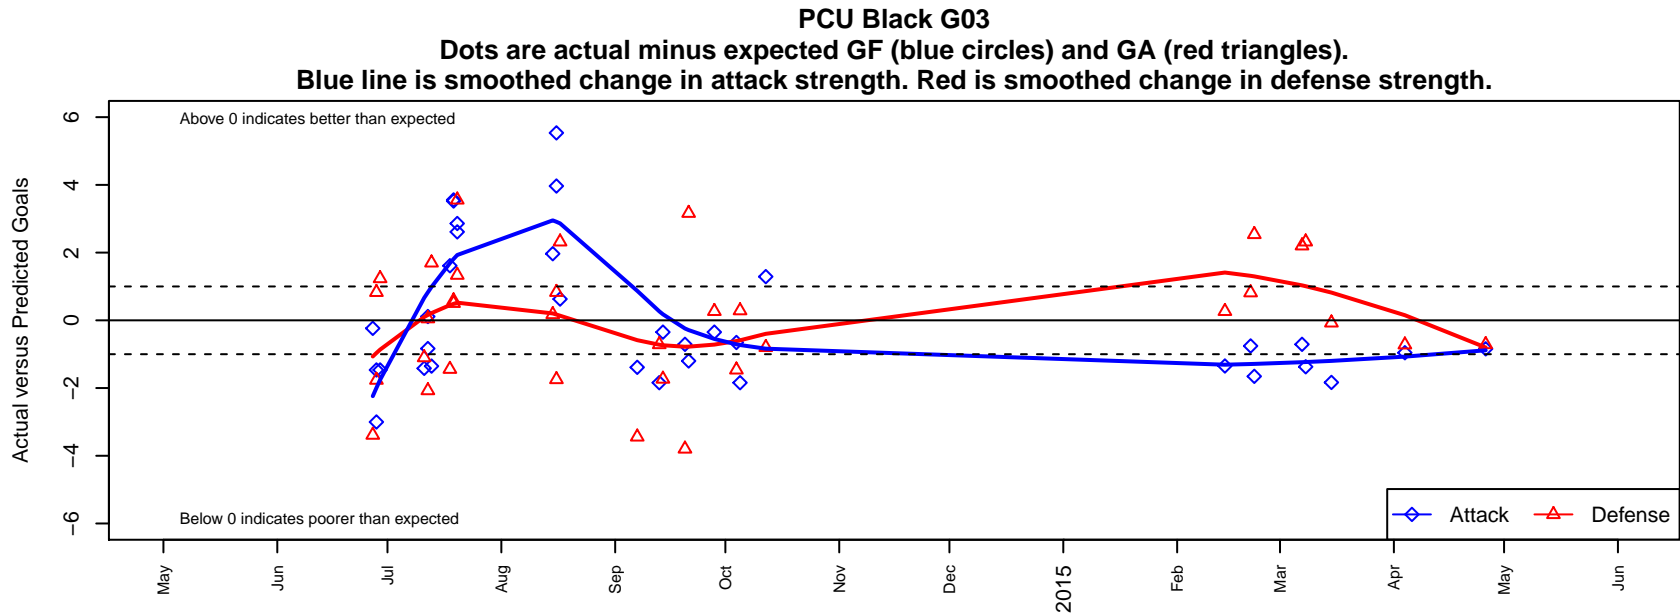

PCU G03 Black

Portland City United G03 Black

PCU G03 Black

PCU G03 BLACK

PCU 03G Black

PCU 03G Black

Venues played:

2014 Clash At the Border Silver/Bronze U11

2014 PCU Summer Classic U11 Silver

2014 Beaverton Cup GU11 Silver

2014 Mt Hood Challenge U11

2014 PTT-B G03 Championship (9v9)

2014 Spr OYS G03 Division 1

**attack and defense variance (black dot)
relative to other teams
and top 10 in region**